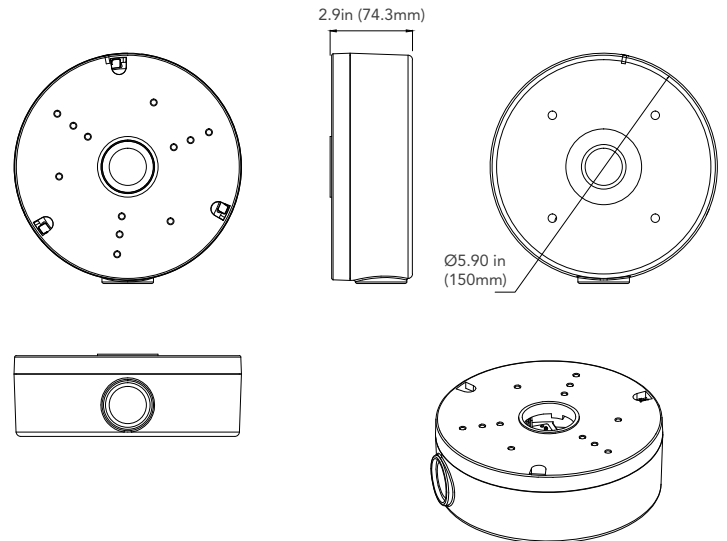

### AVM-JB-BE-L1-G JUNCTION BOX

JUNCTION BOX FOR VARIFOCAL LENS LARGE EYEBALL & LARGE BULLET CAMERAS

The AVM-JB-BE-S1-G is a junction box designed for use with our Varifocal Lens Large Eyeball & Large Bullet Cameras. Constructed with Aluminum alloy material with surface spray treatment and water-proof design, this junction box allows for the installation of our small fixed cameras with the cables collected and hidden out of sight. The junction box is available for wall or ceiling mounting.

### FUNCTIONS

- Aluminum alloy material with surface spray treatment
- Camera cables can be collected and hidden
- Bottom inlet and side inlet
- Available for wall or ceiling mounting

### SPECIFICATIONS

GENERAL	
Material	Aluminum alloy
Color	Gray
Working Temperature	-40°C~60°C (-40°F~140°F)
Working Humidity	10~90% (Non-Condensing)
Ingress Protection	IP54
Dimensions	5.90in x 2.9in (150mm x 74.3mm)

### DIMENSIONS

Unit : inch (mm)

**AVYCON**<sup>®</sup>